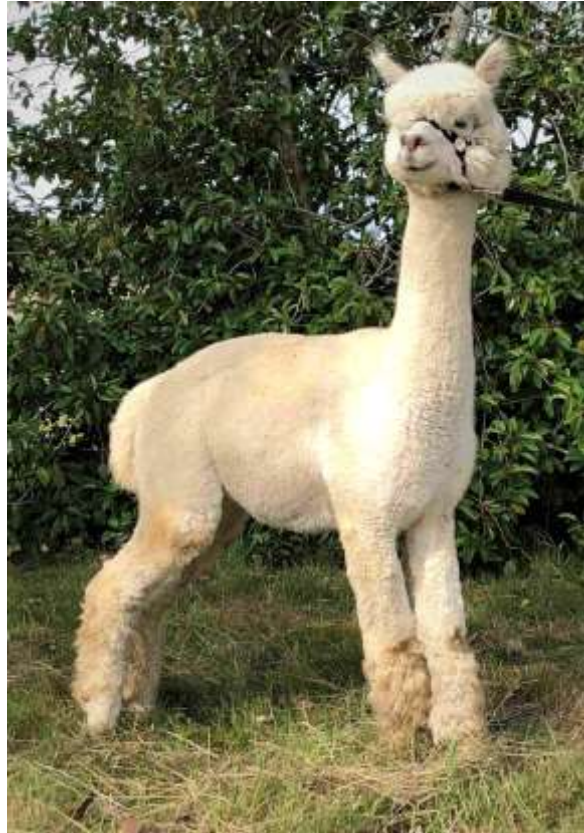

Artwork Alpacas

Artwork Mad Max (ARWBASUK683) - (S)W

Herd Prefix: Artwork

Animal Name: Mad Max

Ear Tag: ARWBASUK683

Registry No.: UKBAS33802

Current Age: 5 Yrs 5 Mths

Artwork Alpacas

Artwork Mad Max (ARWBASUK683) - (S)W

Details

Herd Code:	ARW	Microchip No.:	977200009214952	
Colour:	(S)W	Notes:		
Eye Colour:	Brown			Mad Max is a beautifully upstanding male with truly exceptional conformation, half brother to multiple Supreme Champion Artwork Jack the Lad, with a couple of Reserve Championships under his belt. His Sire is Fowberry Nobility, who quite apart from his own achievements, has sired National Champion Sires. Max's Dam is Artwork I.E. Miranda, a daughter of one of the top original Snowmass imports, namely Snowmass Invincibly Elite. Miranda's dam is multi champion Artwork I.K. Marianela, a daughter of the quite unique Snowmass Incan King. Mad Max won Reserve White Champion at both South of England and Midlands Show. We really like him and have two of our top girls pregnant to him, namely I.E. Paloma (a Snowmass Invicibly Elite daughter) and G.L. Mercedes (a Snowmass Golden Legend daughter). However, we need to reduce numbers at Artwork, so Mad Max is offered at £4,500.
Phenotype:	Huacaya	Sex:	Male	
Status:	Active			
Birth Date:	31-May-2018	Birth Weight:	6.8	
Weaned Date:		Weaned Weight:		

DNA Case No.: Registered? Yes

Sire: Fowberry Nobility (FOWBASUK85) - (S)DF

Dam: Artwork I.E. Miranda (ARWBASUK601) - (S)BG

Owned By: Ken Freivokh & Liz Windsor

Family Tree

Shearing

Date	Shear Weight	Mean	SD	CV	CF	Notes
22-Jul-2018	9.800	44.7	2.8	25.0%	100.0%	